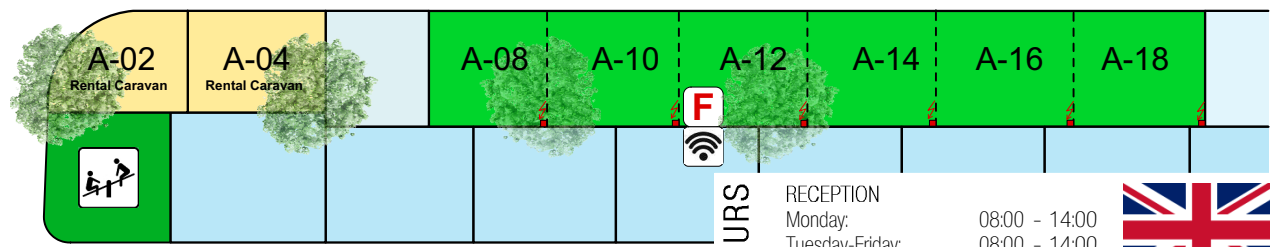

P
DINERS
VISITORS

P
LONG-TERM
CAMPERs

P
SWIMMING
POOL

closed 22:00-07:00