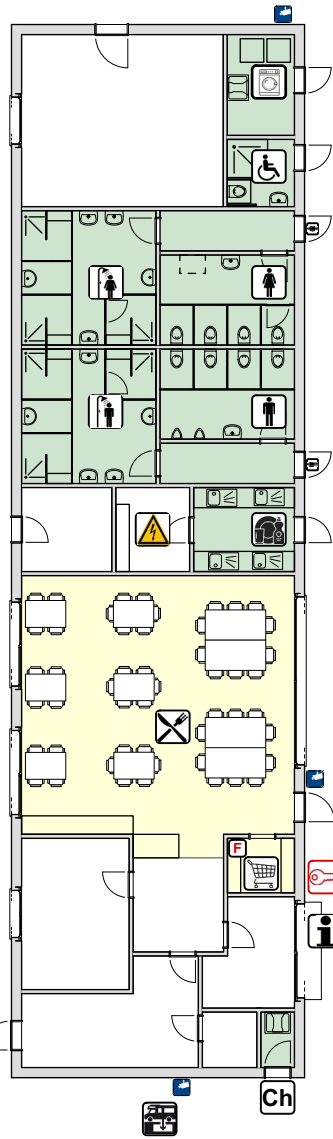

Willkommen Bienvenue Benvenuti Welcome

faro living GmbH

CHECK IN →

| | | |
|-----------------------------------|-----------------------------------|-----------------------------------|
| Monday | Tuesday-Friday | Saturday-Sunday |
| 10 ⁰⁰ -1 ³⁰ | 10 ⁰⁰ -1 ³⁰ | 10 ⁰⁰ -1 ³⁰ |
| 13 ³⁰ -1 ⁴⁰ | 13 ³⁰ -1 ⁴⁰ | 13 ³⁰ -1 ⁴⁵ |
| | 16 ⁰⁰ -1 ⁴⁵ | 19 ⁰⁰ -2 ¹⁰ |
| | 19 ⁰⁰ -2 ¹⁰ | |

← **CHECK OUT**

11⁰⁰

JURAWEG

GLASS & CANS 300m

DEFI 150m

POOL 150m

P
DINERS
VISITORS

P
LONG-TERM
CAMPERs