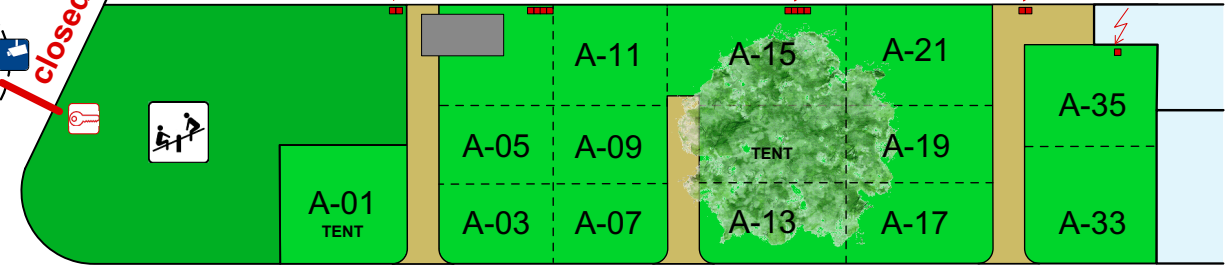

P
DINERS
VISITORS

P
LONG-TERM
CAMPERs

P
SWIMMING
POOL

closed 22:00-07:00